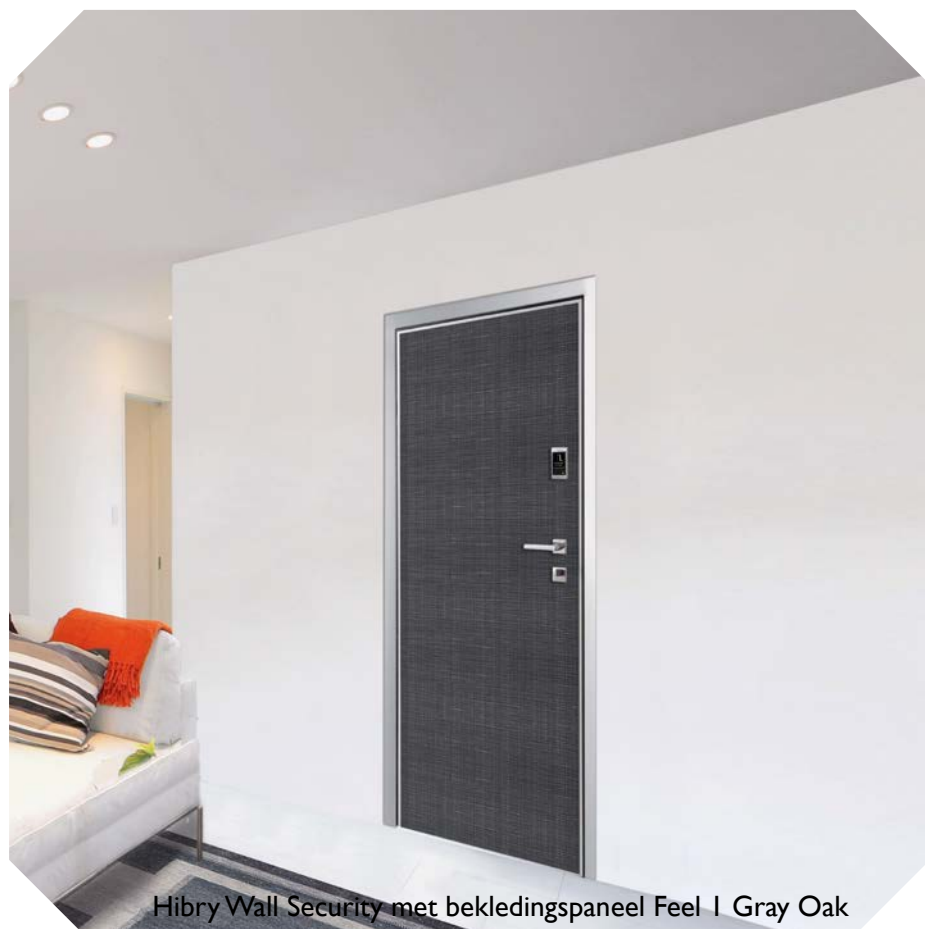

Hibry Wall Security met bekledingspaneel Feel I Gray Oak